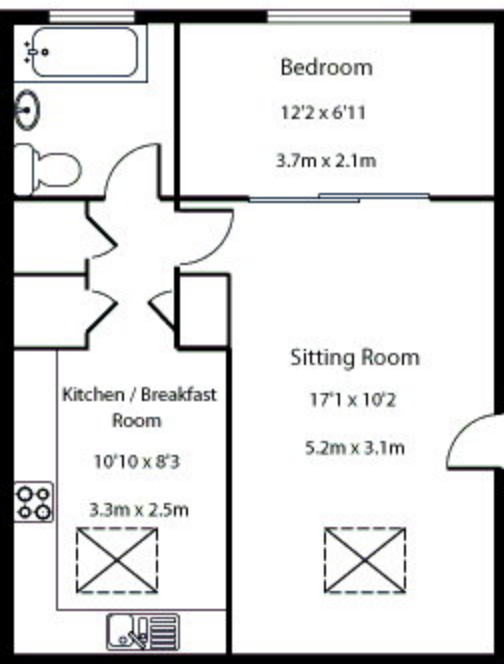

This plan is for layout guidance only, not to scale.
Please check all dimensions and shapes,
before making any decisions reliant upon
them.

© Footprint Design
Telephone 07766524195

Approximate gross internal floor area: 466 Sq. Ft/ 43 Sq. M